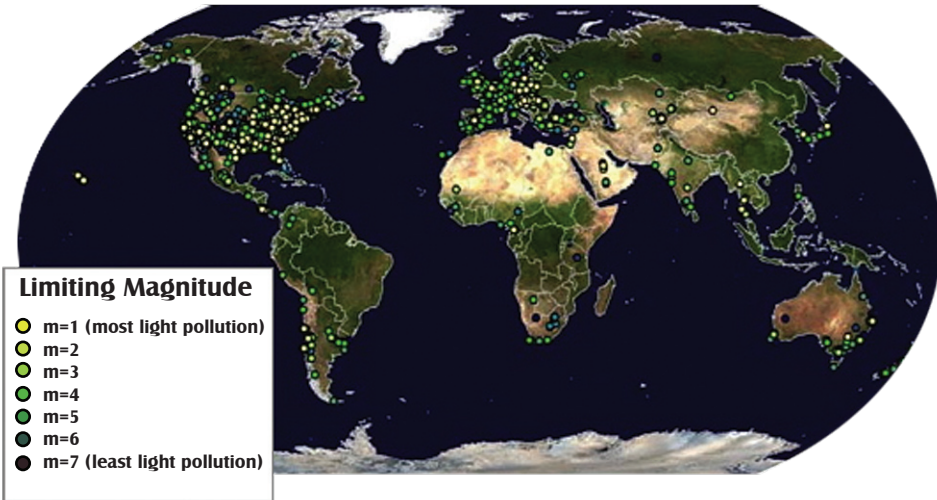

www.globe.gov/globeatnight

Participation is open to anyone who lives or works in one of the 110 GLOBE countries.

GLOBE at Night

Get Out and Observe
the Night Sky!
February 25 - March 8,
2008

Engage students worldwide in
observing the nighttime sky
Encourage citizen and family
science with a hands-on learning
activity outside of the the classroom
Gather light pollution data from an
international perspective

www.globe.gov/globeatnight

Participation is open to anyone who lives or works in one of the 110 GLOBE countries.

GLOBE at Night

www.globe.gov/globeatnight

Shown above are the 8500 observations from the 2007 event.
Help us exceed these numbers in 2008!

GLOBE at Night

www.globe.gov/globeatnight

Shown above are the 8500 observations from the 2007 event.
Help us exceed these numbers in 2008!

GLOBE at Night

www.globe.gov/globeatnight

Shown above are the 8500 observations from the 2007 event.
Help us exceed these numbers in 2008!

GLOBE at Night

www.globe.gov/globeatnight

Shown above are the 8500 observations from the 2007 event.
Help us exceed these numbers in 2008!