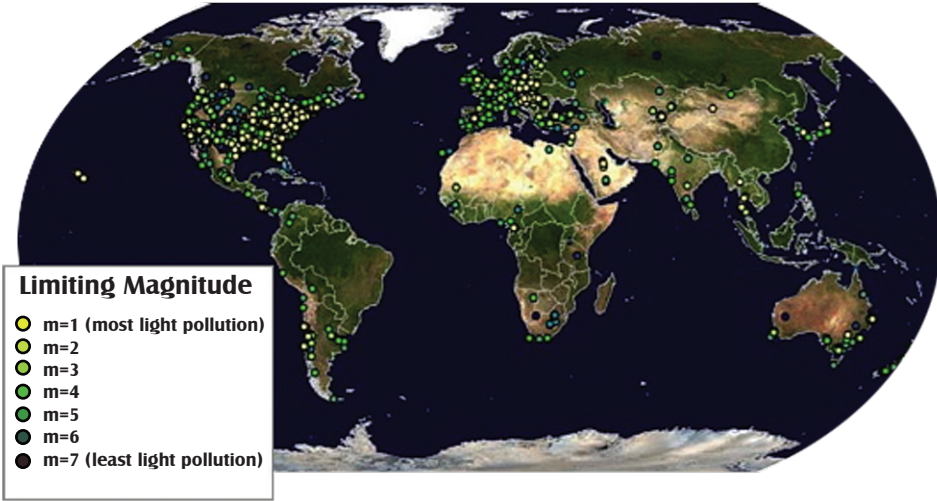

www.globe.gov/globeatnight

Participation is open to anyone who lives or works in one of the 110 GLOBE countries.

GLOBE at Night

Get Out and Observe
the Night Sky!
February 25 - March 8,
2008

Engage students worldwide in
observing the nighttime sky
Encourage citizen and family
science with a hands-on learning
activity outside of the the classroom
Gather light pollution data from an
international perspective

www.globe.gov/globeatnight

Participation is open to anyone who lives or works in one of the 110 GLOBE countries.

GLOBE at Night

www.globe.gov/globeatnight

Shown above are the 8500 observations from the 2007 event.
Help us exceed these numbers in 2008!