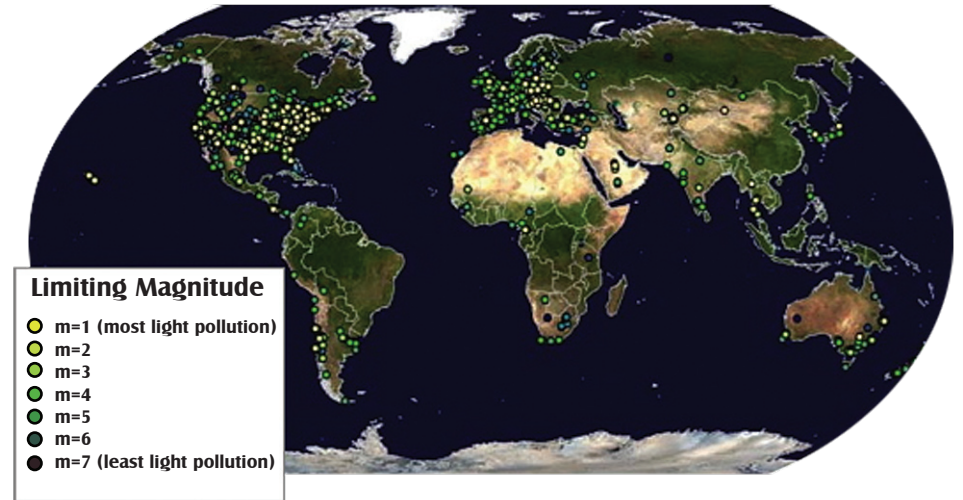

www.globe.gov/globeatnight

Participation is open to anyone who lives or works in one of the 110 GLOBE countries.

GLOBE at Night

Get Out and Observe
the Night Sky!
February 25 - March 8,
2008

Engage students worldwide in
observing the nighttime sky
Encourage citizen and family
science with a hands-on learning
activity outside of the the classroom
Gather light pollution data from an
international perspective

www.globe.gov/globeatnight

Participation is open to anyone who lives or works in one of the 110 GLOBE countries.

GLOBE at Night

www.globe.gov/globeatnight

Shown above are the 8500 observations from the 2007 event.
Help us exceed these numbers in 2008!

GLOBE at Night

www.globe.gov/globeatnight

Shown above are the 8500 observations from the 2007 event.
Help us exceed these numbers in 2008!

GLOBE at Night

www.globe.gov/globeatnight

Shown above are the 8500 observations from the 2007 event.
Help us exceed these numbers in 2008!

GLOBE at Night

www.globe.gov/globeatnight

Shown above are the 8500 observations from the 2007 event.
Help us exceed these numbers in 2008!