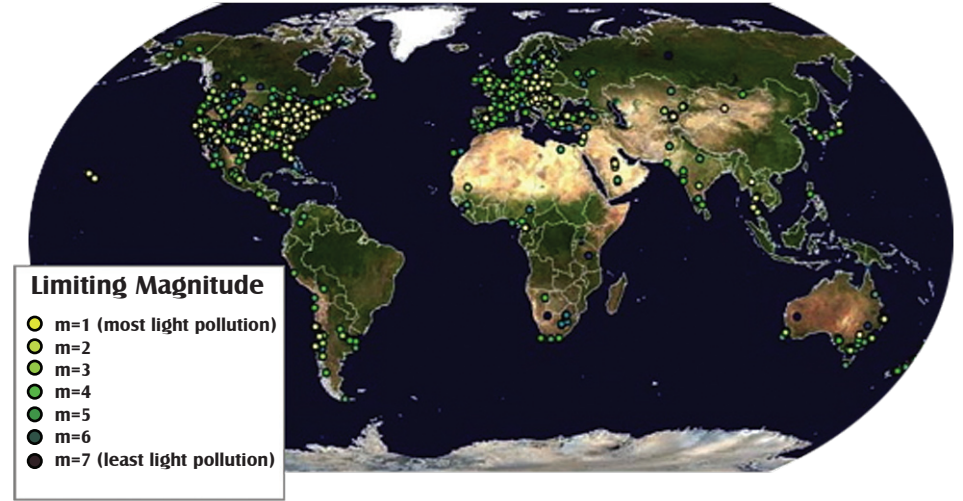

www.globe.gov/globeatnight

Participation is open to anyone who lives or works in one of the 110 GLOBE countries.

GLOBE at Night

Get Out and Observe
the Night Sky!
February 25 - March 8,
2008

Engage students worldwide in
observing the nighttime sky
Encourage citizen and family
science with a hands-on learning
activity outside of the the classroom
Gather light pollution data from an
international perspective

www.globe.gov/globeatnight

Participation is open to anyone who lives or works in one of the 110 GLOBE countries.

GLOBE at Night

www.globe.gov/globeatnight

Shown above are the 8500 observations from the 2007 event.
Help us exceed these numbers in 2008!

GLOBE at Night

www.globe.gov/globeatnight

Shown above are the 8500 observations from the 2007 event.
Help us exceed these numbers in 2008!

GLOBE at Night

www.globe.gov/globeatnight

Shown above are the 8500 observations from the 2007 event.
Help us exceed these numbers in 2008!